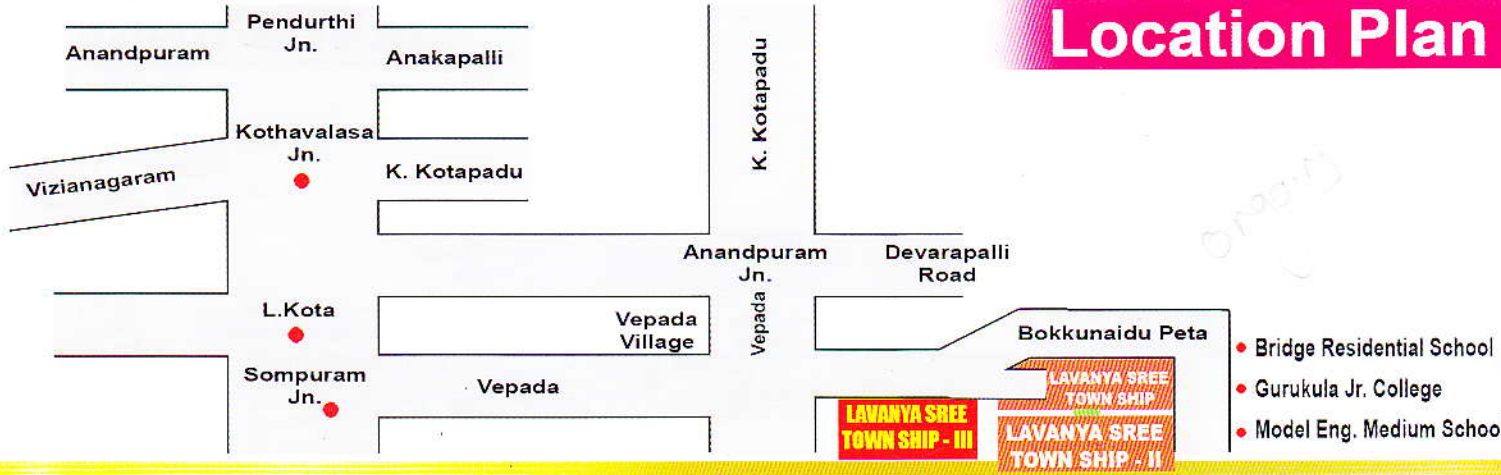

Location Plan

SIRI SHELTERS PVT. LTD.

D.No. 38-30-276, Ronnaki Complex, 1st Floor, Near Panjab Hotel
Bus Stop, Green Gardens, Marrisalam, Vizag. Ph: 0891-2780025, 2780126
E-mail: sreedndk@gmail.com

Contact :